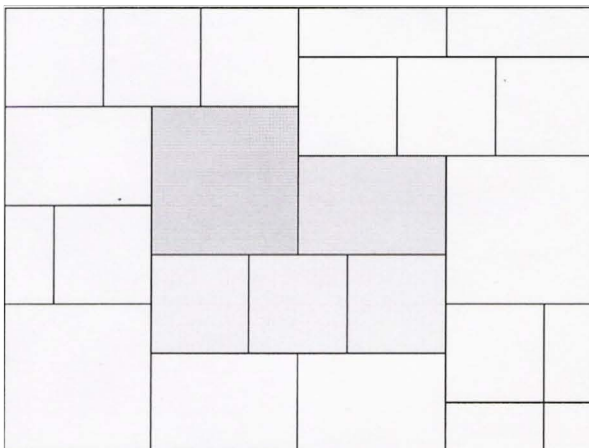

## Edging

Sailor

Soldier

Double Soldier

## Bella Santa Fe Laying Patterns

Bella Santa Fe Modified Herringbone

40%- 9x9, 27% -6x9, 35%- 6x6

Bella Santa Fe Parquet

33%- 9x9, 33% -6x9, 36%- 6x6

Bella Santa Fe Triple Threat

33%- 9x9, 23% -6x9, 45%- 6x6

Bella Santa fe Sailor Pattern

38%- 9x9, 46% -6x9, 16%- 6x6