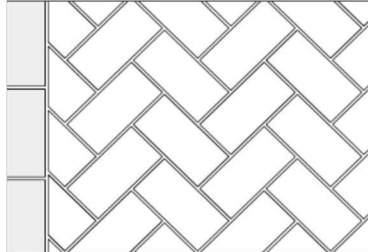

# Bella Stone

INTERLOCKING PAVERS™

## Edging

Sailor

Soldier

Double Soldier

## Bella Santa Fe Laying Patterns

Bella Santa Fe Modified Herringbone

40%- 9x9, 27% -6x9, 35%- 6x6

Bella Santa Fe Parquet

33%- 9x9, 33% -6x9, 36%- 6x6

Bella Santa Fe Triple Threat

33%- 9x9, 23% -6x9, 45%- 6x6

Bella Santa fe Sailor Pattern

38%- 9x9, 46% -6x9, 16%- 6x6