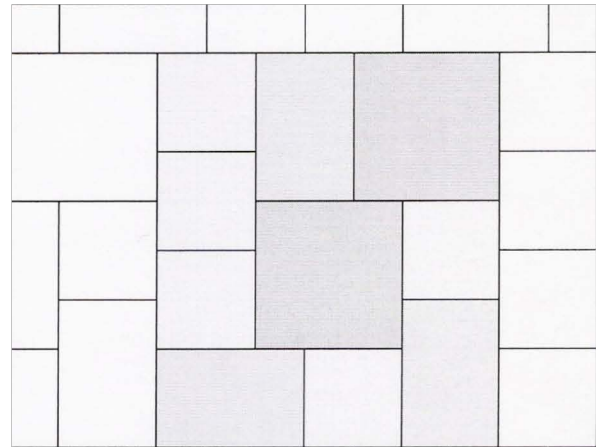

## Edging

Sailor

Soldier

Double Soldier

## Bella Santa Fe Laying Patterns

Bella Santa Fe Modified Herringbone

40%- 9x9, 27% -6x9, 35%- 6x6

Bella Santa Fe Parquet

33%- 9x9, 33% -6x9, 36%- 6x6

Bella Santa Fe Triple Threat

33%- 9x9, 23% -6x9, 45%- 6x6

Bella Santa fe Sailor Pattern

38%- 9x9, 46% -6x9, 16%- 6x6