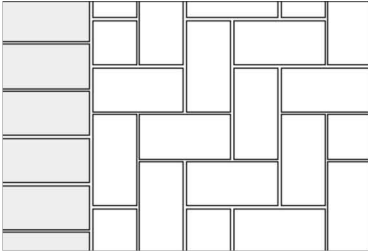

# Bella Stone

INTERLOCKING PAVERS™

## Edging

Sailor

Soldier

Double Soldier

## Bella Santa Fe Laying Patterns

Bella Santa Fe Modified Herringbone

40%- 9x9, 27% -6x9, 35%- 6x6

Bella Santa Fe Parquet

33%- 9x9, 33% -6x9, 36%- 6x6

Bella Santa Fe Triple Threat

33%- 9x9, 23% -6x9, 45%- 6x6

Bella Santa fe Sailor Pattern

38%- 9x9, 46% -6x9, 16%- 6x6